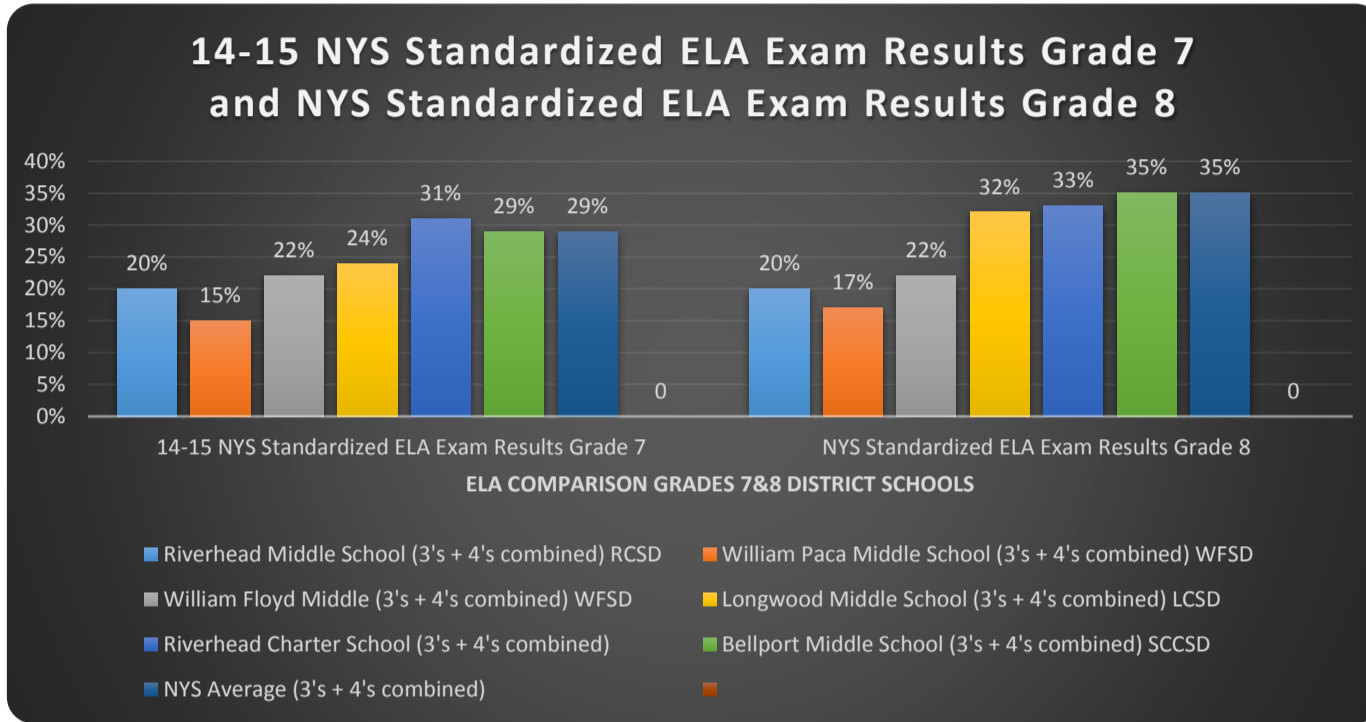

ELA Comparison Grades 7&8 District Schools	14-15 NYS Standardized ELA Exam Results Grade 7	NYS Standardized ELA Exam Results Grade 8
Riverhead Middle School (3's + 4's combined) RCSD	20%	20%
William Paca Middle School (3's + 4's combined) WFSD	15%	17%
William Floyd Middle (3's + 4's combined) WFSD	22%	22%
Longwood Middle School (3's + 4's combined) LCSD	24%	32%
Riverhead Charter School (3's + 4's combined)	31%	33%
Bellport Middle School (3's + 4's combined) SCCSD	29%	35%
NYS Average (3's + 4's combined)	29%	35%